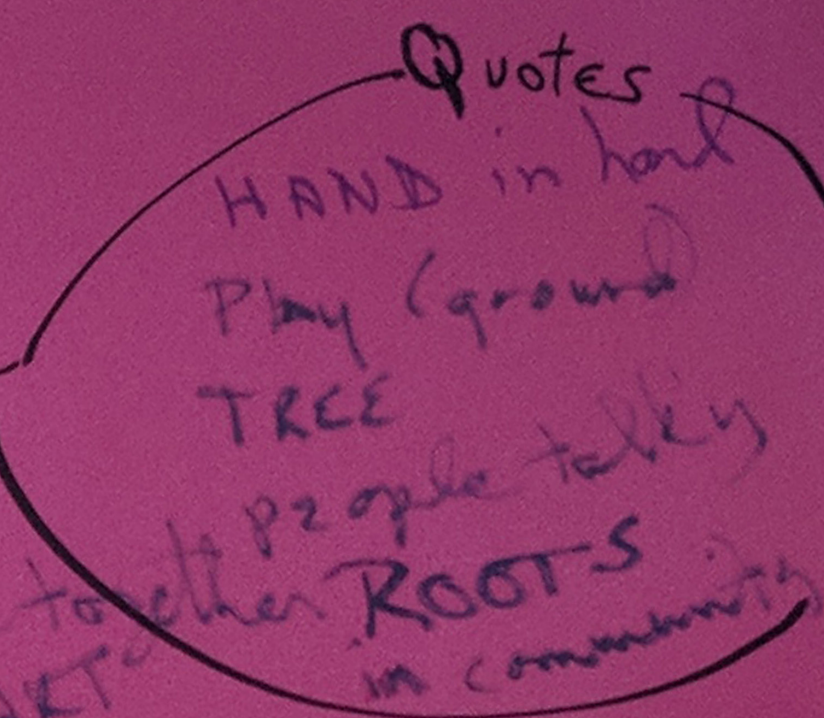

COVER

TREE
hand-in-hand
SPLATTER T-SHIRTS
hand-in-hand
we can stay
Show + grow!

Brain storms

Bigly people together
ART ⇒ HEART

BIG HEADLINES

Hand. in hand
Tree & life
Urban

with the
colorful
culture
heritage

Images

paint brushes
milk carton
crayons

books
TREE